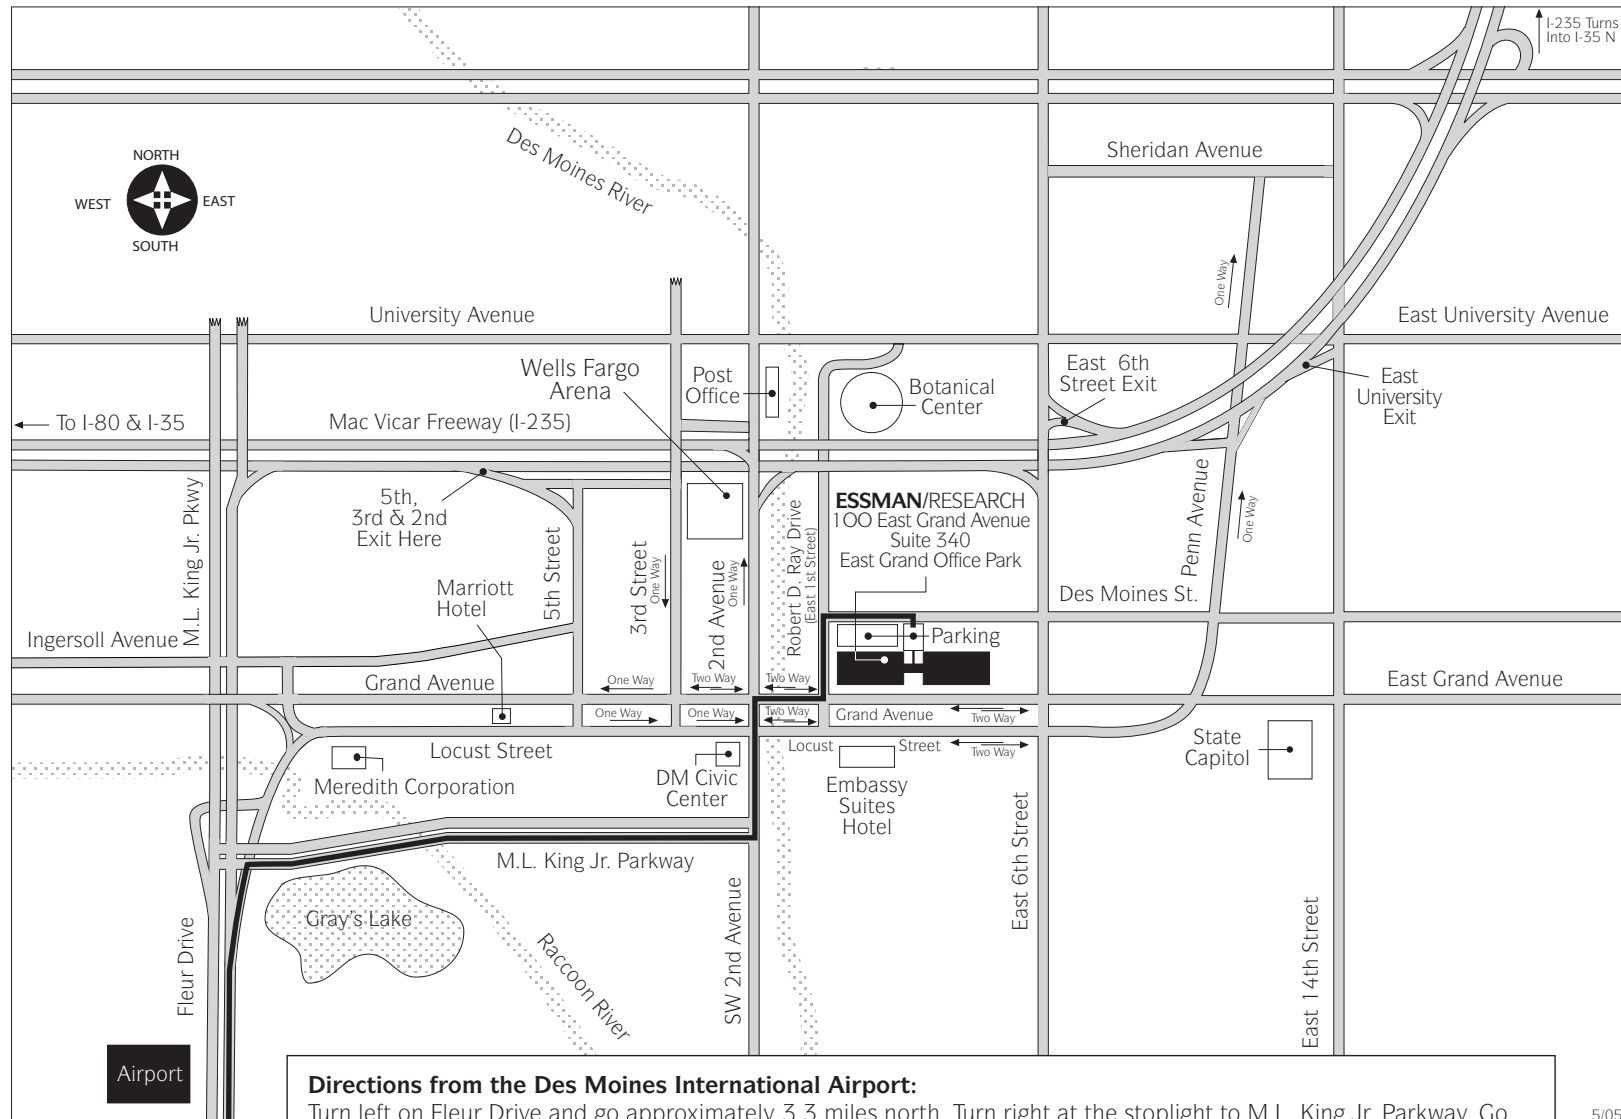

ESSMAN/RESEARCH
we question everything

100 EAST GRAND • SUITE 340 • DES MOINES, IOWA 50309-1800
TEL: 515.282.7145 • FAX: 515.282.4535
mail@essmanresearch.com • www.essmanresearch.com

Directions from the Des Moines International Airport:
Turn left on Fleur Drive and go approximately 3.3 miles north. Turn right at the stoplight to M.L. King Jr. Parkway. Go approximately 1.5 miles east to S.W. 2nd and turn left. Go north six blocks to Grand Avenue. Turn right and go east to Robert D. Ray Drive (East 1st Street). Turn left on Robert D. Ray Drive (East 1st Street) and go north one block to Des Moines Street. Turn right on Des Moines Street and then turn right to enter the parking lot located on the north side of our building.

ESSMAN/RESEARCH is located on the third floor of the East Grand Office Park, which is the white building adjacent to the parking lot.